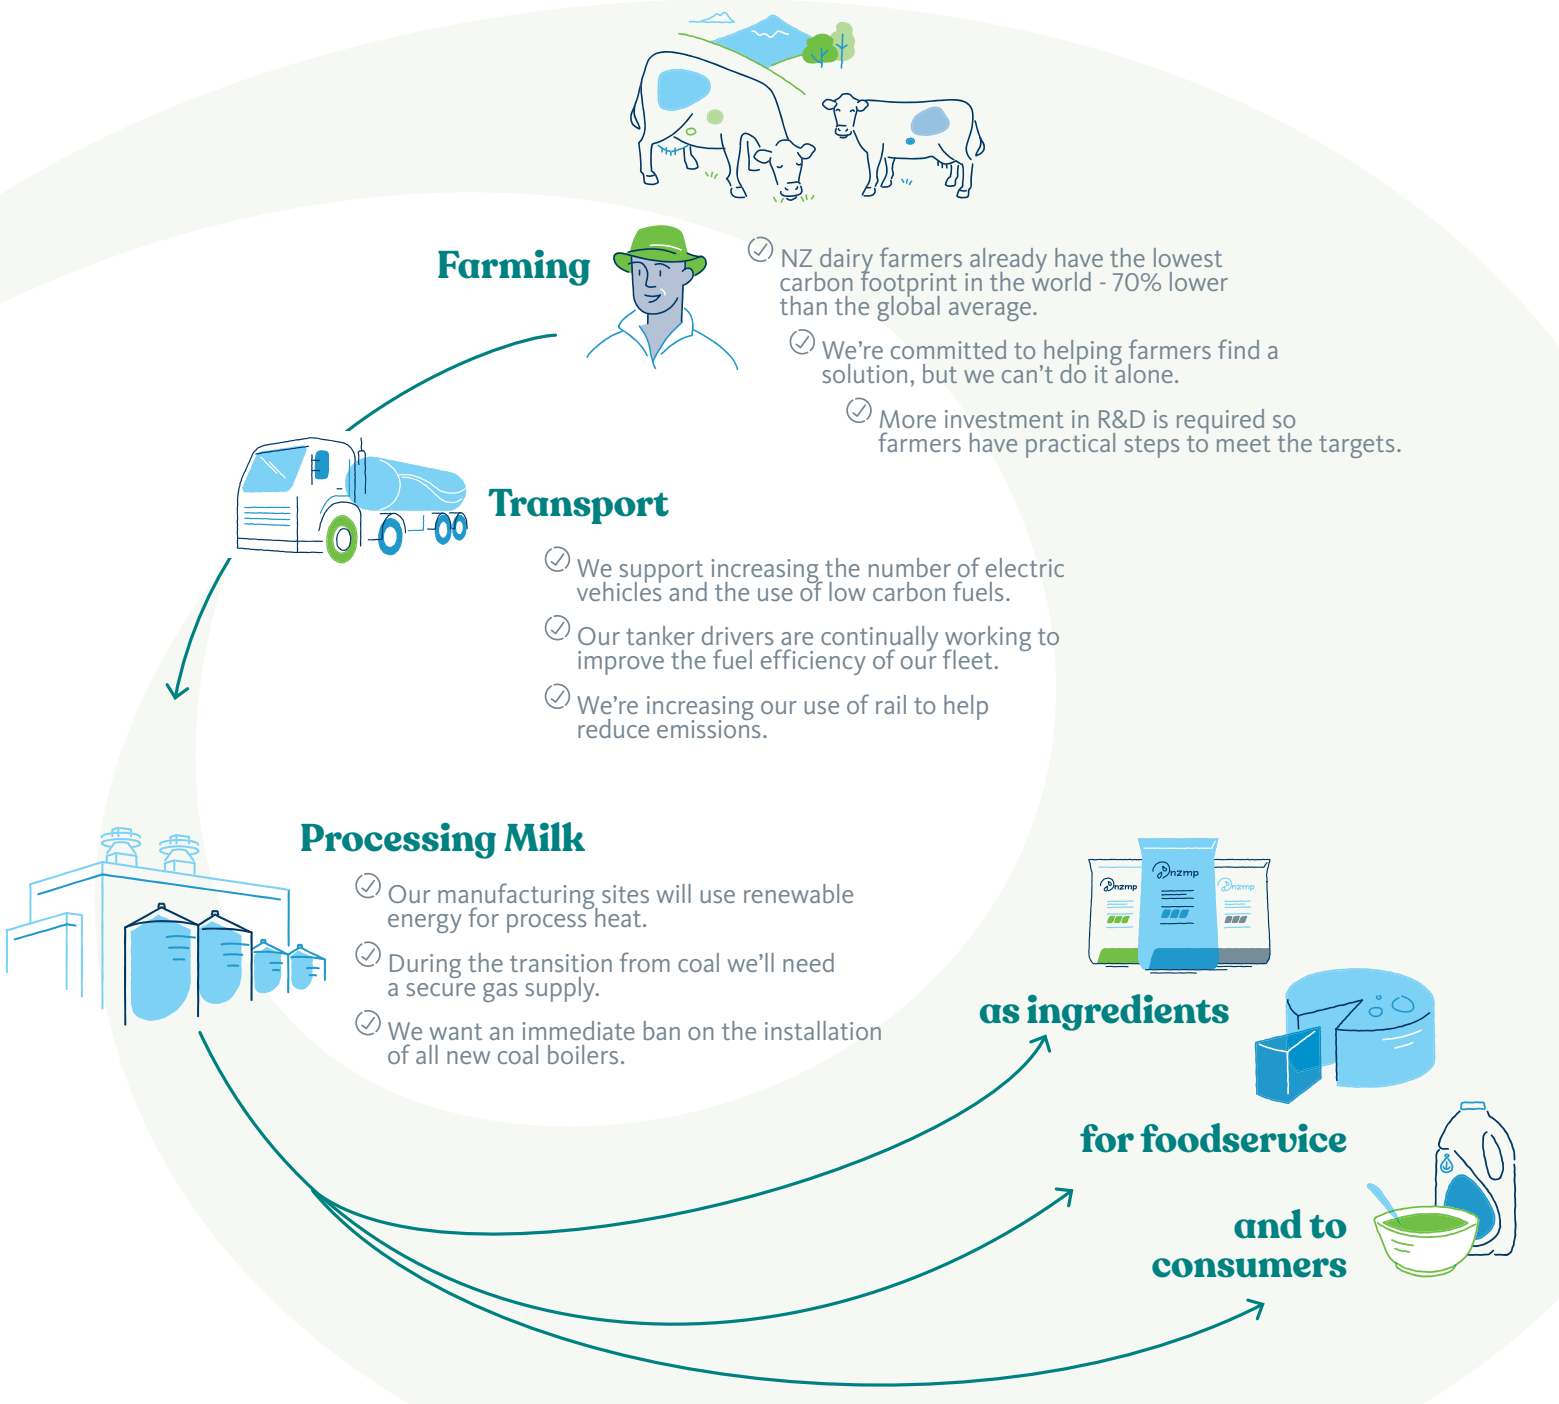

Fonterra's Climate Goals

We strongly support reducing New Zealand's emissions

Fonterra represents approximately 20% of NZ's gross greenhouse gas emissions